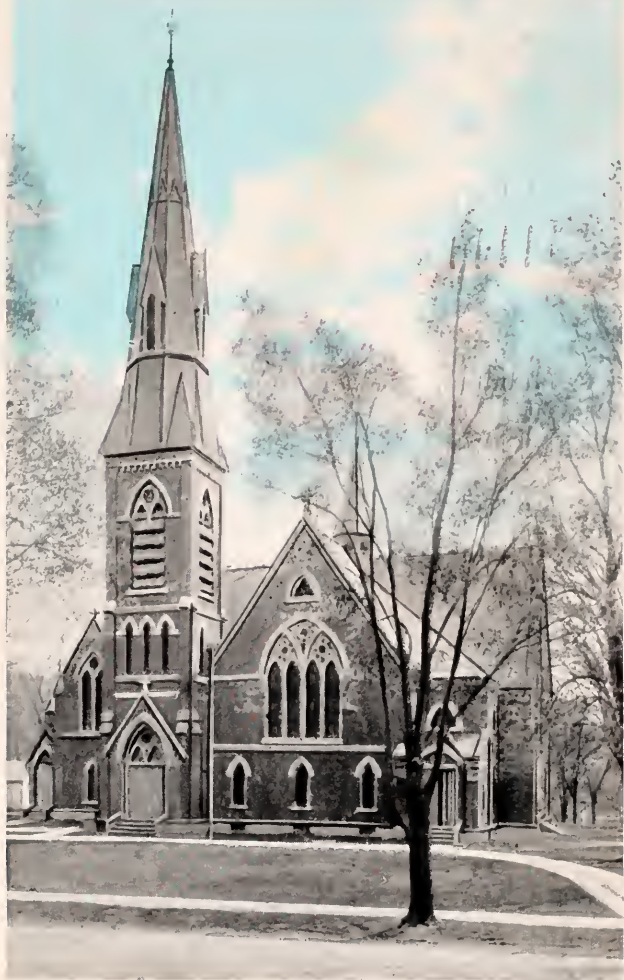

PRESBYTERIAN CHURCH. TROY, PA.